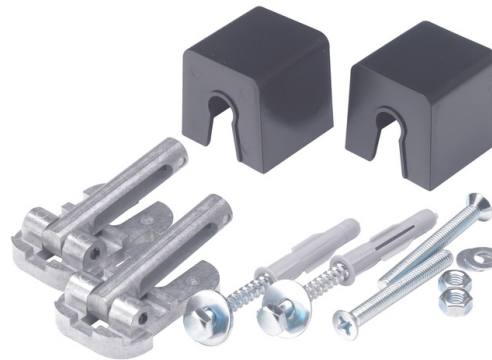

# Flush Plates - DIGITech

Dual - Flush with electronic touch control, for concealed SLKplus  
Height 174mm, Width 261mm, Depth 17mm

White - Edition 2 - £600

White - Edition 2 - £600

## Product Description :

- ✓ Glass front panel
- ✓ Flush via wireless control / touchless, soft touch or support folding handle possible.
- ✓ Dual flush by touch activation
- ✓ Wi-Fi control
- ✓ Includes Holder Frame
- ✓ Include electronic module
- ✓ Stadium mode, self recognising and can be switched on and off
- ✓ Stagnation flush every 24 hours after the last flush, adjustable via web interface
- ✓ Individual colours of the LEDs adjustable

## Additional Accessory

- ✓ A power supply unit is required for commissioning.
  - £300

**Only Compatible with 1120 frame**

# 3 in 1 Packages - 0.82mm frame

---

| Code        | Description                                                   | RRP Inc Vat |
|-------------|---------------------------------------------------------------|-------------|
| 820-F-TR-BM | JOMOTech Frame 820 + Bracket + Trend Black Matt Flush Plate   | £475        |
| 820-F-TR-CM | JOMOTech Frame 820 + Bracket + Trend Chrome Matt Flush Plate  | £475        |
| 820-F-TR-CG | JOMOTech Frame 820 + Bracket + Trend Chrome Gloss Flush Plate | £475        |
| 820-F-TR-WH | JOMOTech Frame 820 + Bracket + Trend White Gloss Flush Plate  | £475        |