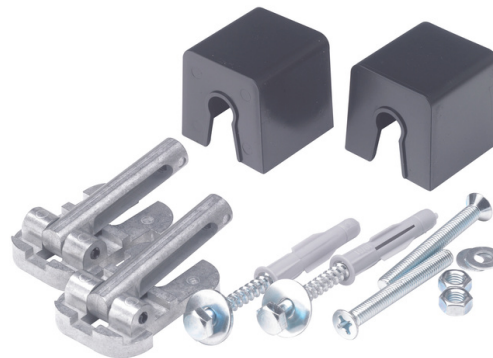

# JOMOTech WC Frame Solutions

Made in Germany

- Completely pre-assembled with quick installation the JOMOTech series with an overall height of either 820mm, 980mm or 1120 mm is optimally adapted to most modern bathroom situations.
- All elements are pre-assembled and self-supporting Sanitary elements such as WCs, washstands, urinals or modern hygienic WCs can be easily installed and held reliably.
- In addition to the proven standard elements, the large product range includes a large number of new elements.

# Frame Solutions

Size : 1120mm  
Code : 1120-F-O-SLK  
Price : £399

Size : 980mm  
Code : 980-F-O-SLK  
Price : £399

Size : 820mm  
Code : 820-F-O-SLS  
Price : £399

- ✓ Self supporting powder coated mounting frame
- ✓ Pre-wall installation in front of solid or lightweight walls
- ✓ In-wall installation for mounting lightweight or wooden stud walls
- ✓ Corner mounting with wall bracket
- ✓ With floor fixings, 200mm height adjustable for floor mounting
- ✓ PE Drainage bend DN 90/90 295mm long incl. PP reducing piece DN 90/110
- ✓ WC connection set DN 90 for wall mounted WC
- ✓ Incl. complete mounting and fixing material
- ✓ TUV certified

# 3 in 1 Packages - 1.12mm Height

| Code         | Description                                                            | RRP Inc Vat |
|--------------|------------------------------------------------------------------------|-------------|
| 1120-F-EX-MB | JOMOTech Frame 1120 + Bracket + Exclusive 2.0 Black Matt Flush Plate   | £475        |
| 1120-F-EX-CM | JOMOTech Frame 1120 + Bracket + Exclusive 2.0 Chrome Matt Flush Plate  | £475        |
| 1120-F-EX-CG | JOMOTech Frame 1120 + Bracket + Exclusive 2.0 Chrome Gloss Flush Plate | £475        |
| 1120-F-EX-WG | JOMOTech Frame 1120 + Bracket + Exclusive 2.0 White Gloss Flush Plate  | £475        |
| 1120-F-EX-BG | JOMOTech Frame 1120 + Bracket + Exclusive 2.0 Brushed Gold Flush       | £475        |