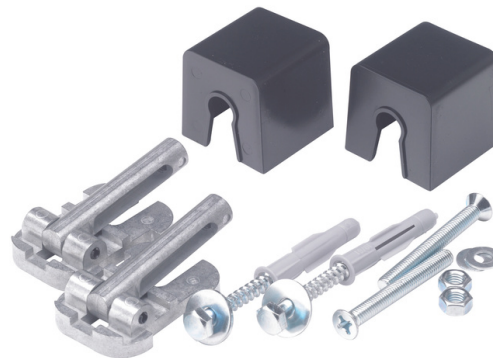

# 3 in 1 Packages - 1.12mm Height

| Code         | Description                                                            | RRP Inc Vat |
|--------------|------------------------------------------------------------------------|-------------|
| 1120-F-EX-MB | JOMOTech Frame 1120 + Bracket + Exclusive 2.0 Black Matt Flush Plate   | £475        |
| 1120-F-EX-CM | JOMOTech Frame 1120 + Bracket + Exclusive 2.0 Chrome Matt Flush Plate  | £475        |
| 1120-F-EX-CG | JOMOTech Frame 1120 + Bracket + Exclusive 2.0 Chrome Gloss Flush Plate | £475        |
| 1120-F-EX-WG | JOMOTech Frame 1120 + Bracket + Exclusive 2.0 White Gloss Flush Plate  | £475        |
| 1120-F-EX-BG | JOMOTech Frame 1120 + Bracket + Exclusive 2.0 Brushed Gold Flush       | £475        |

# 3 in 1 Packages - 1.12mm Height

| Code         | Description                                                     | RRP Inc Vat |
|--------------|-----------------------------------------------------------------|-------------|
| 1120-F-SW-MB | JOMOTech Frame 1120 + Bracket + Switch Black Matt Flush Plate   | £525        |
| 1120-F-SW-CM | JOMOTech Frame 1120 + Bracket + Switch Chrome Matt Flush Plate  | £525        |
| 1120-F-SW-CG | JOMOTech Frame 1120 + Bracket + Switch Chrome Gloss Flush Plate | £525        |
| 1120-F-SW-WG | JOMOTech Frame 1120 + Bracket + Switch White Gloss Flush Plate  | £525        |
| 1120-F-SW-BG | JOMOTech Frame 1120 + Bracket + Switch Brushed Gold Flush       | £525        |