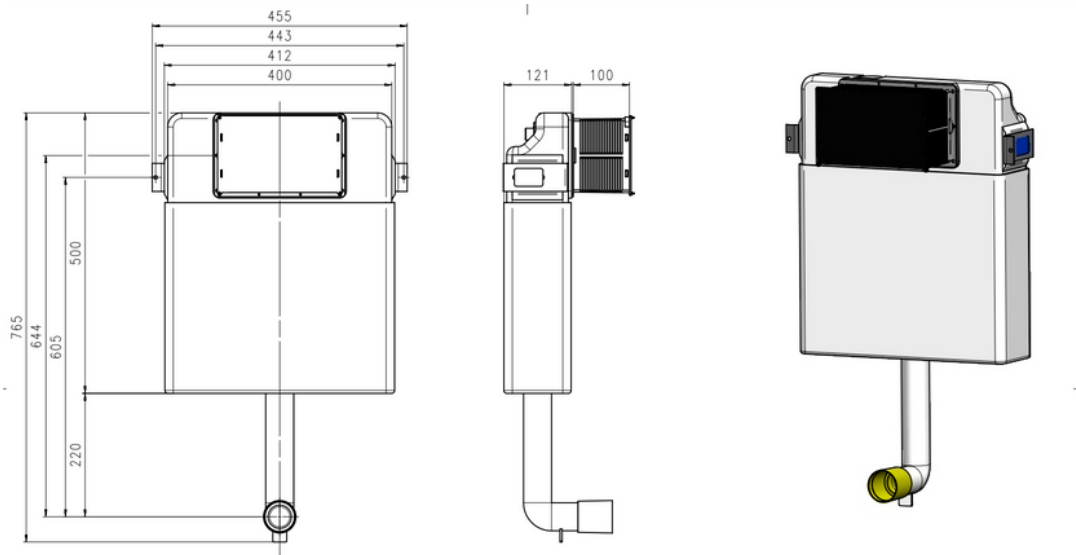

### Product Description :

- ✓ JOMO flush plate for 820mm wall mounted cistern
- ✓ Easy Clean
- ✓ Front Panel made of plastic
- ✓ Dual Flush
- ✓ Includes Holder Frame
- ✓ Includes Pressure Bolts

# Concealed Cisterns

50 YEARS OF EXPERIENCE GUARENTEE'S HIGH QUALITY

Dual - Flush technology with front and top activation

Height 505mm, Width 426mm, Depth 179mm

Code : JL-CONC-O  
Price : £225